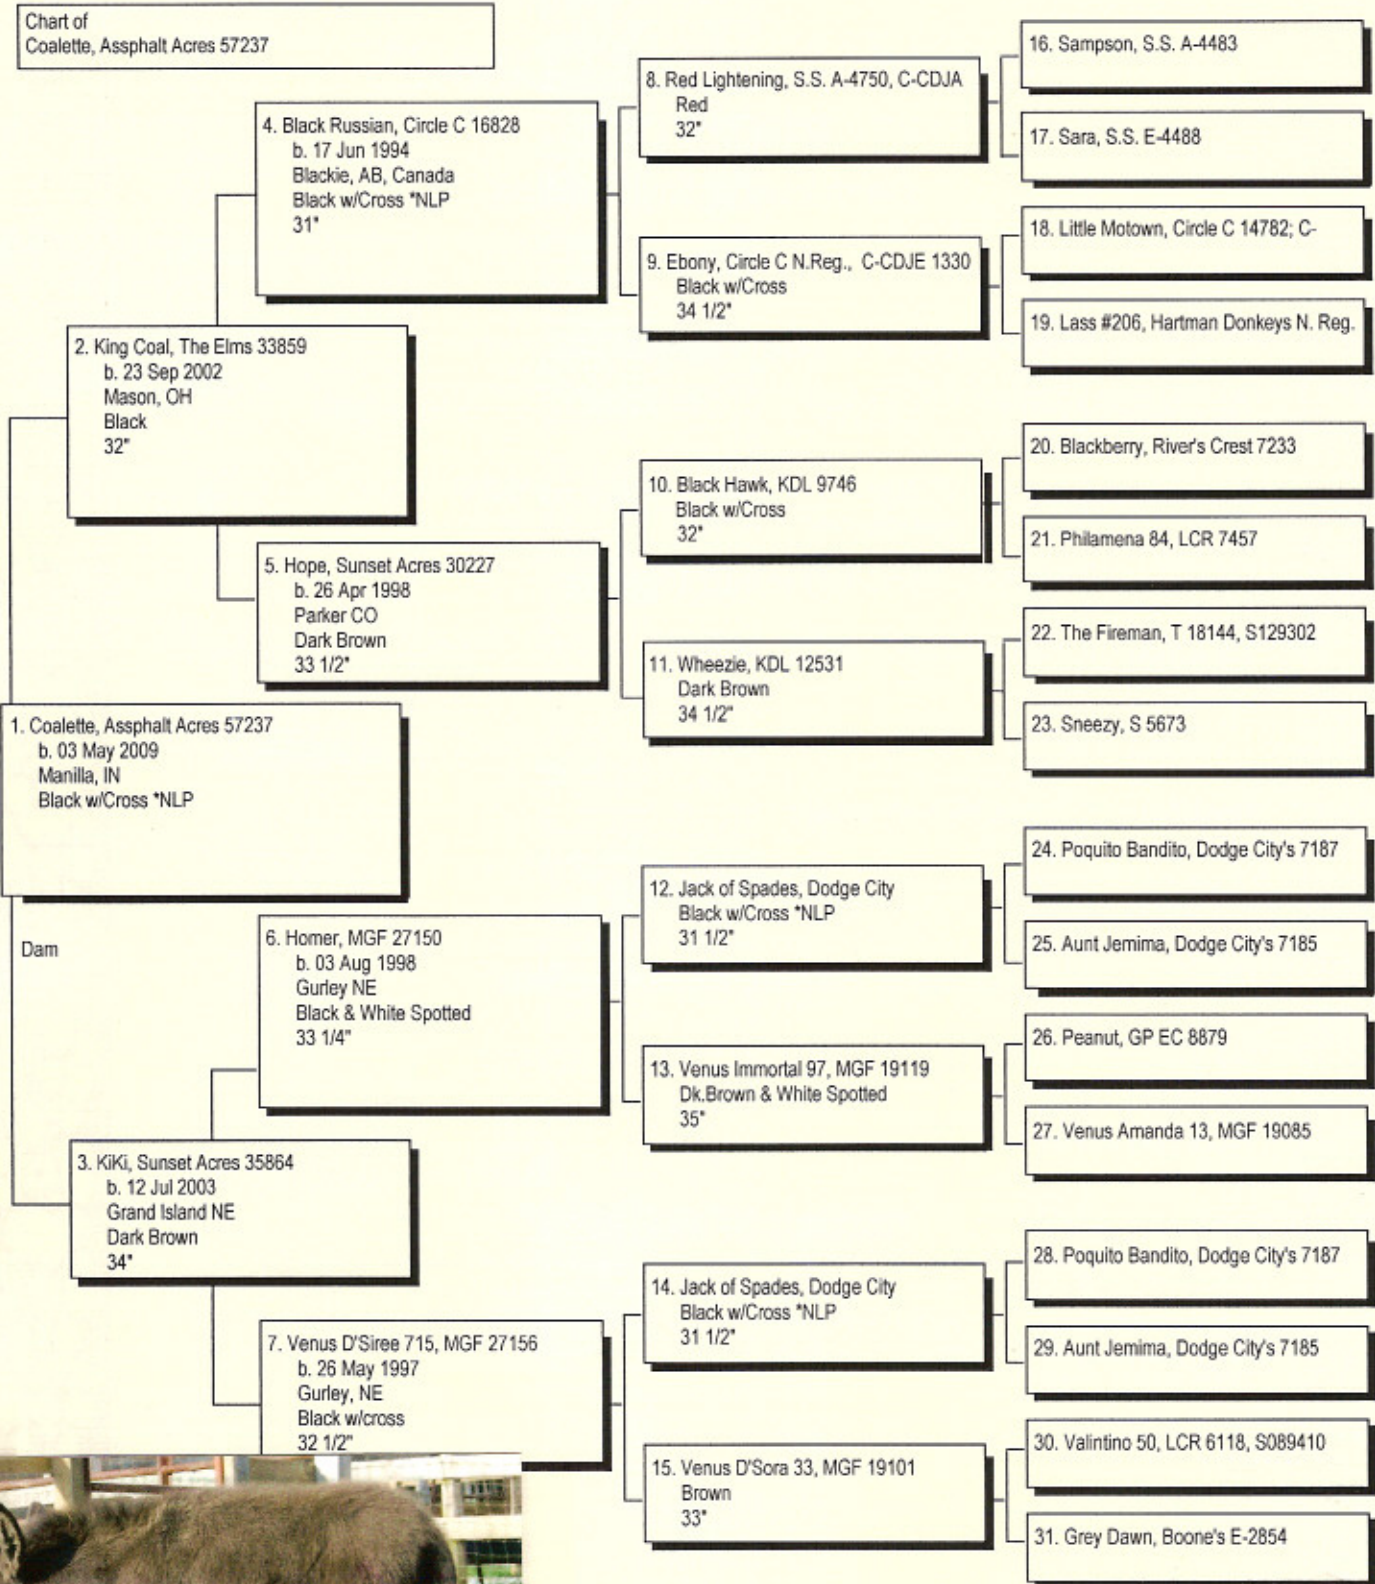

Pedigree

Chart #1

Chart of  
Coalette, Assphalt Acres 57237

The American Donkey and Mule Society  
 P.O. Box 1210, Lewisville, TX 75067 (972) 219-0781  
 The American Donkey and Mule Society is not responsible  
 for errors in information submitted to the registry.