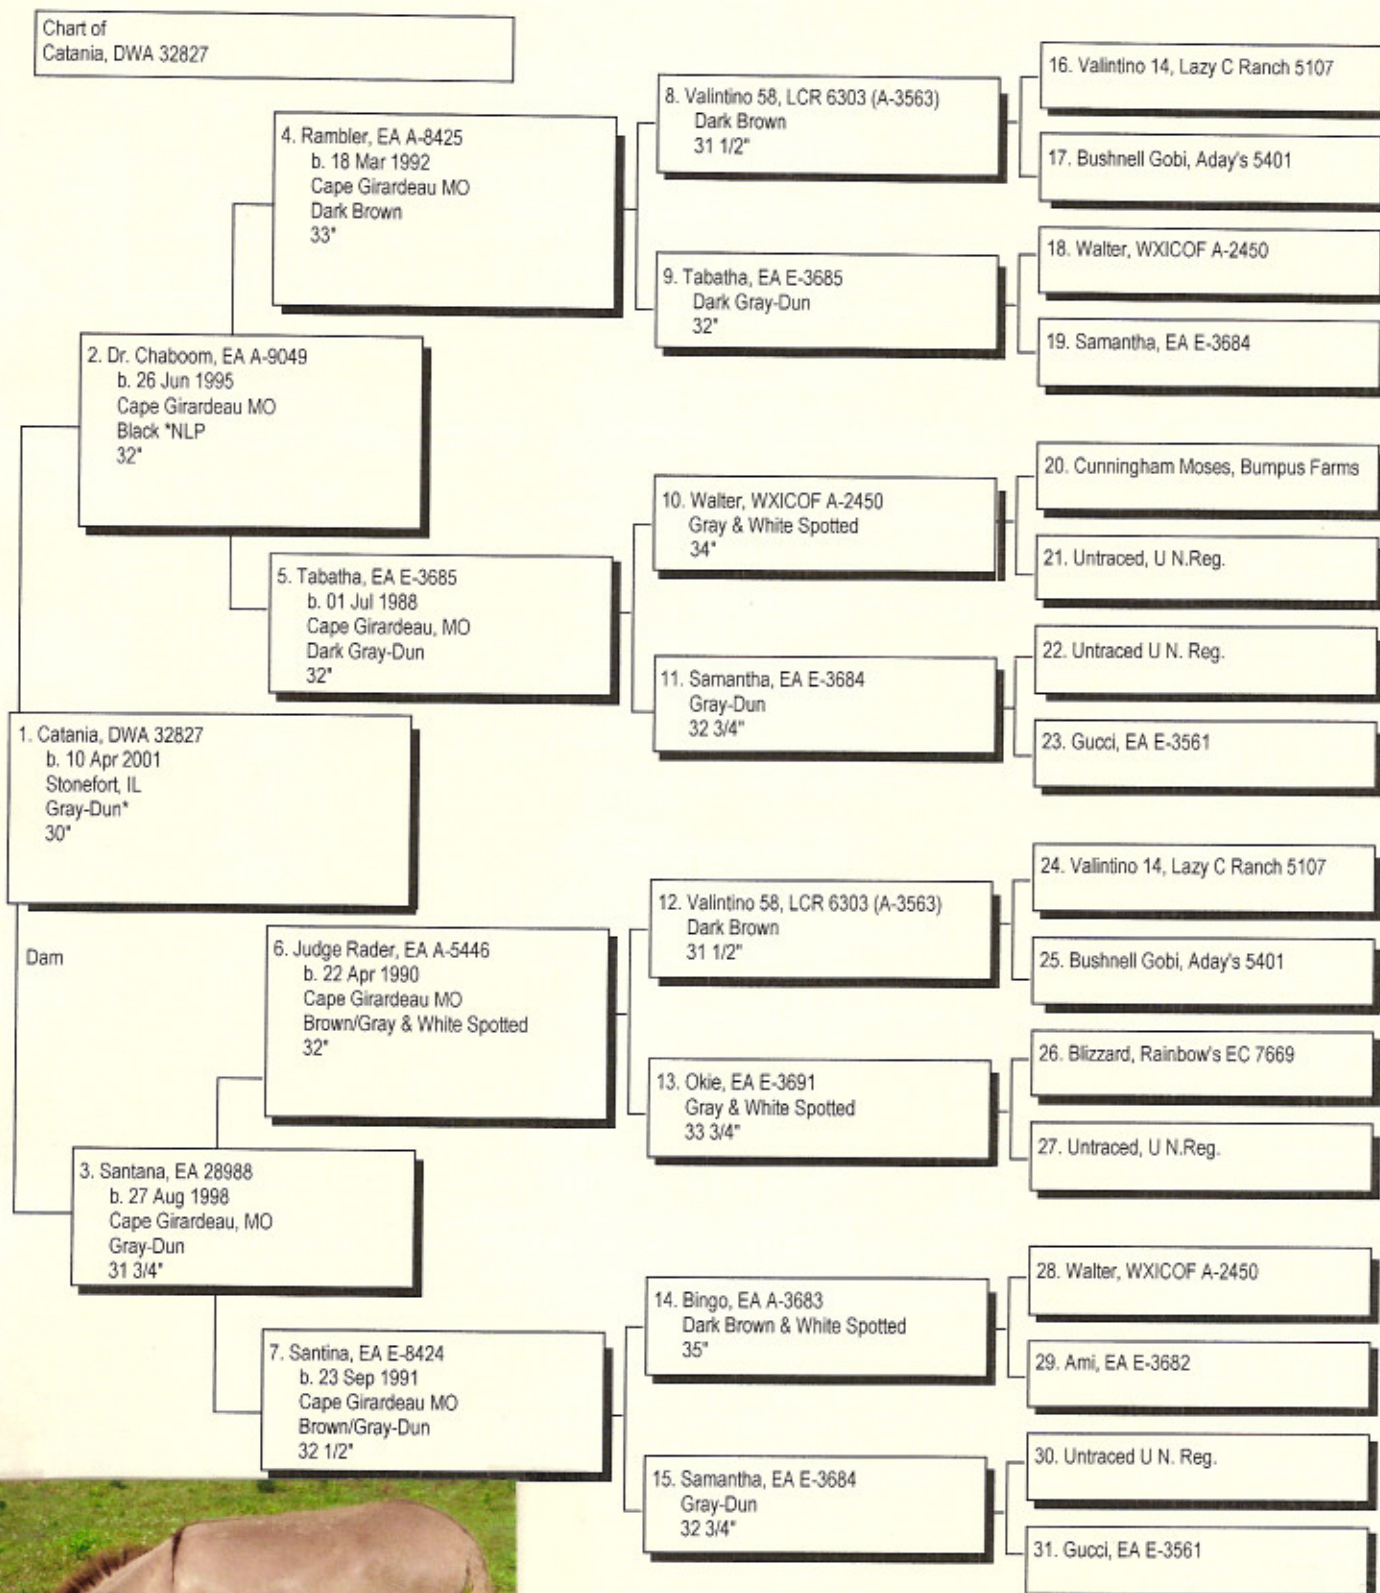

Pedigree

Chart #1

The American Donkey and Mule Society  
 P.O. Box 1210, Lewisville, TX 75067 (972) 219-0781  
 The American Donkey and Mule Society is not responsible  
 for errors in information submitted to the registry.