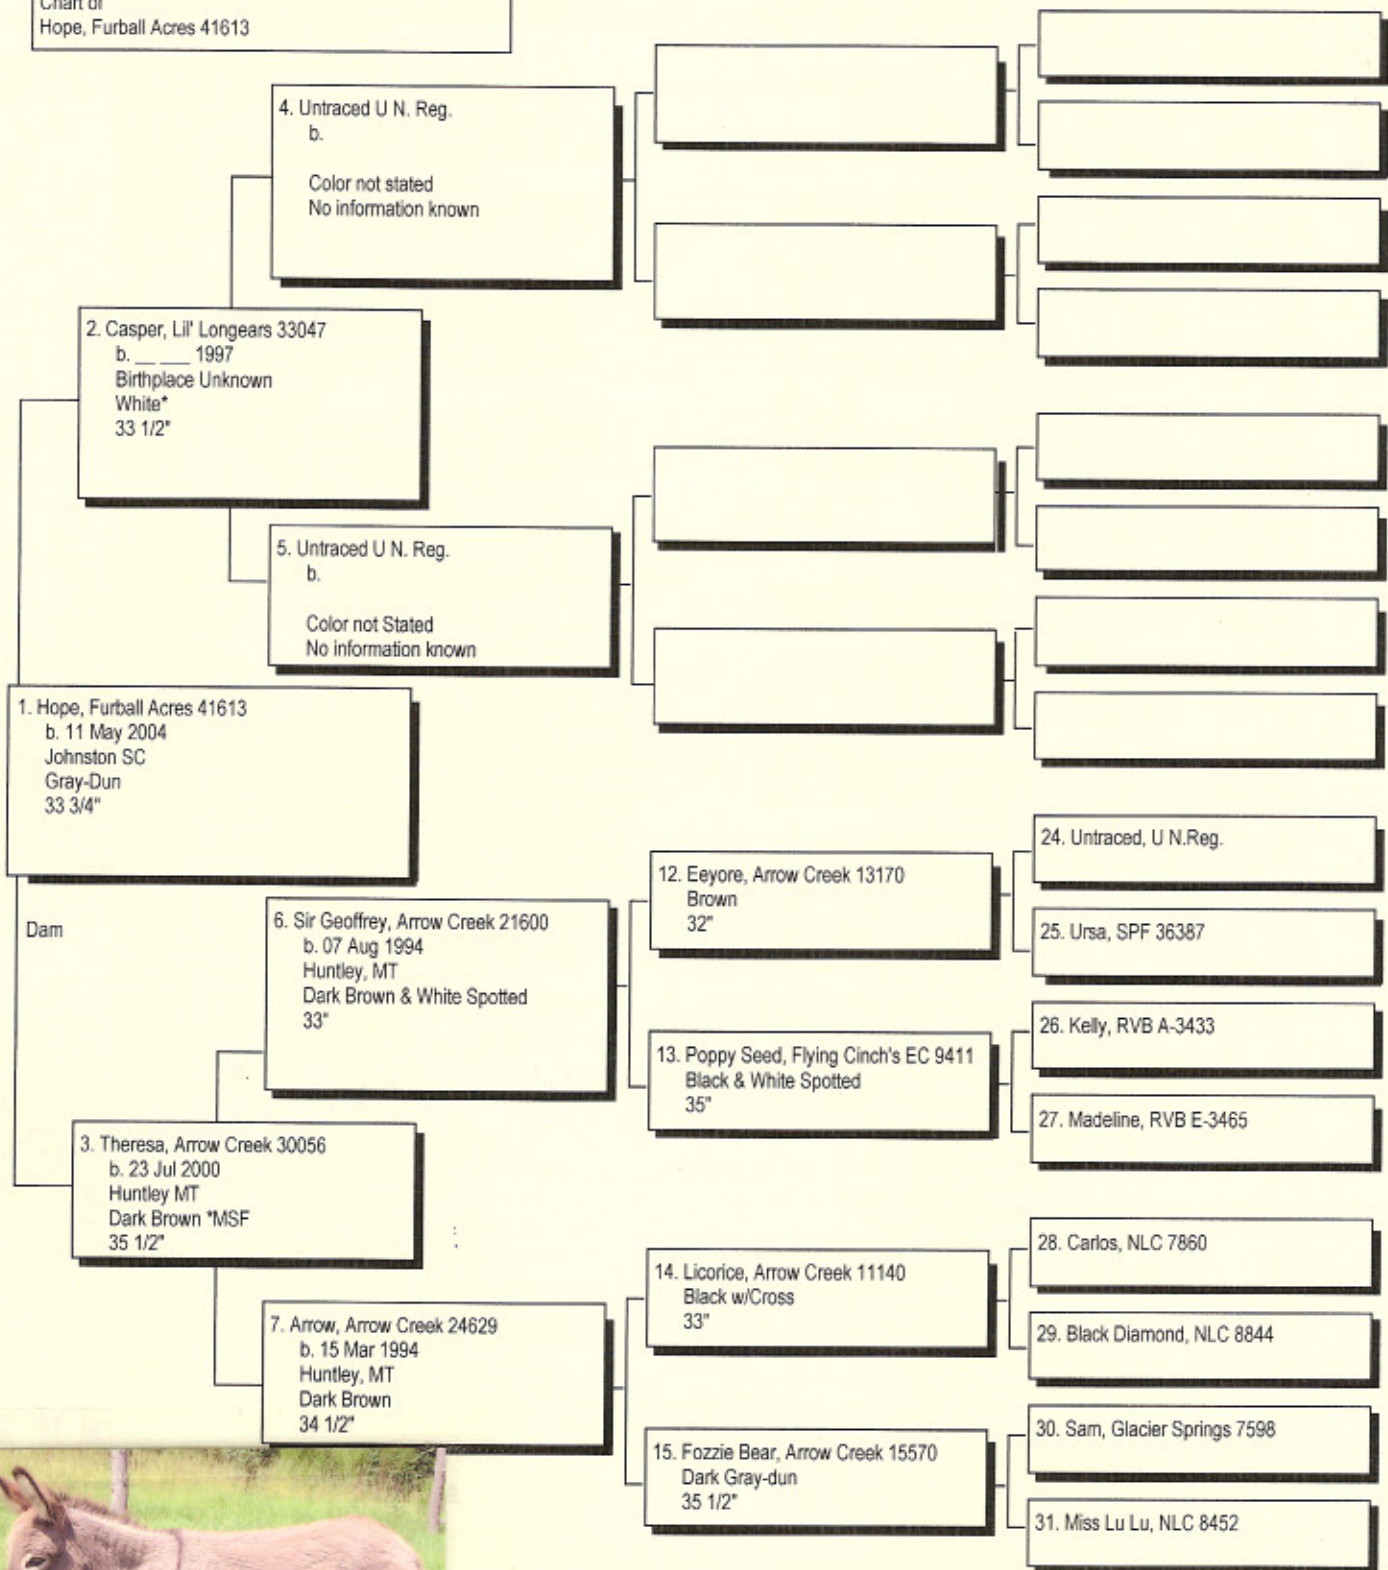

Pedigree

Chart #1

Chart of
Hope, Furball Acres 41613

The American Donkey and Mule Society
 P.O. Box 1210, Lewisville, TX 75067 (972) 219-0781
 The American Donkey and Mule Society is not responsible
 for errors in information submitted to the registry.