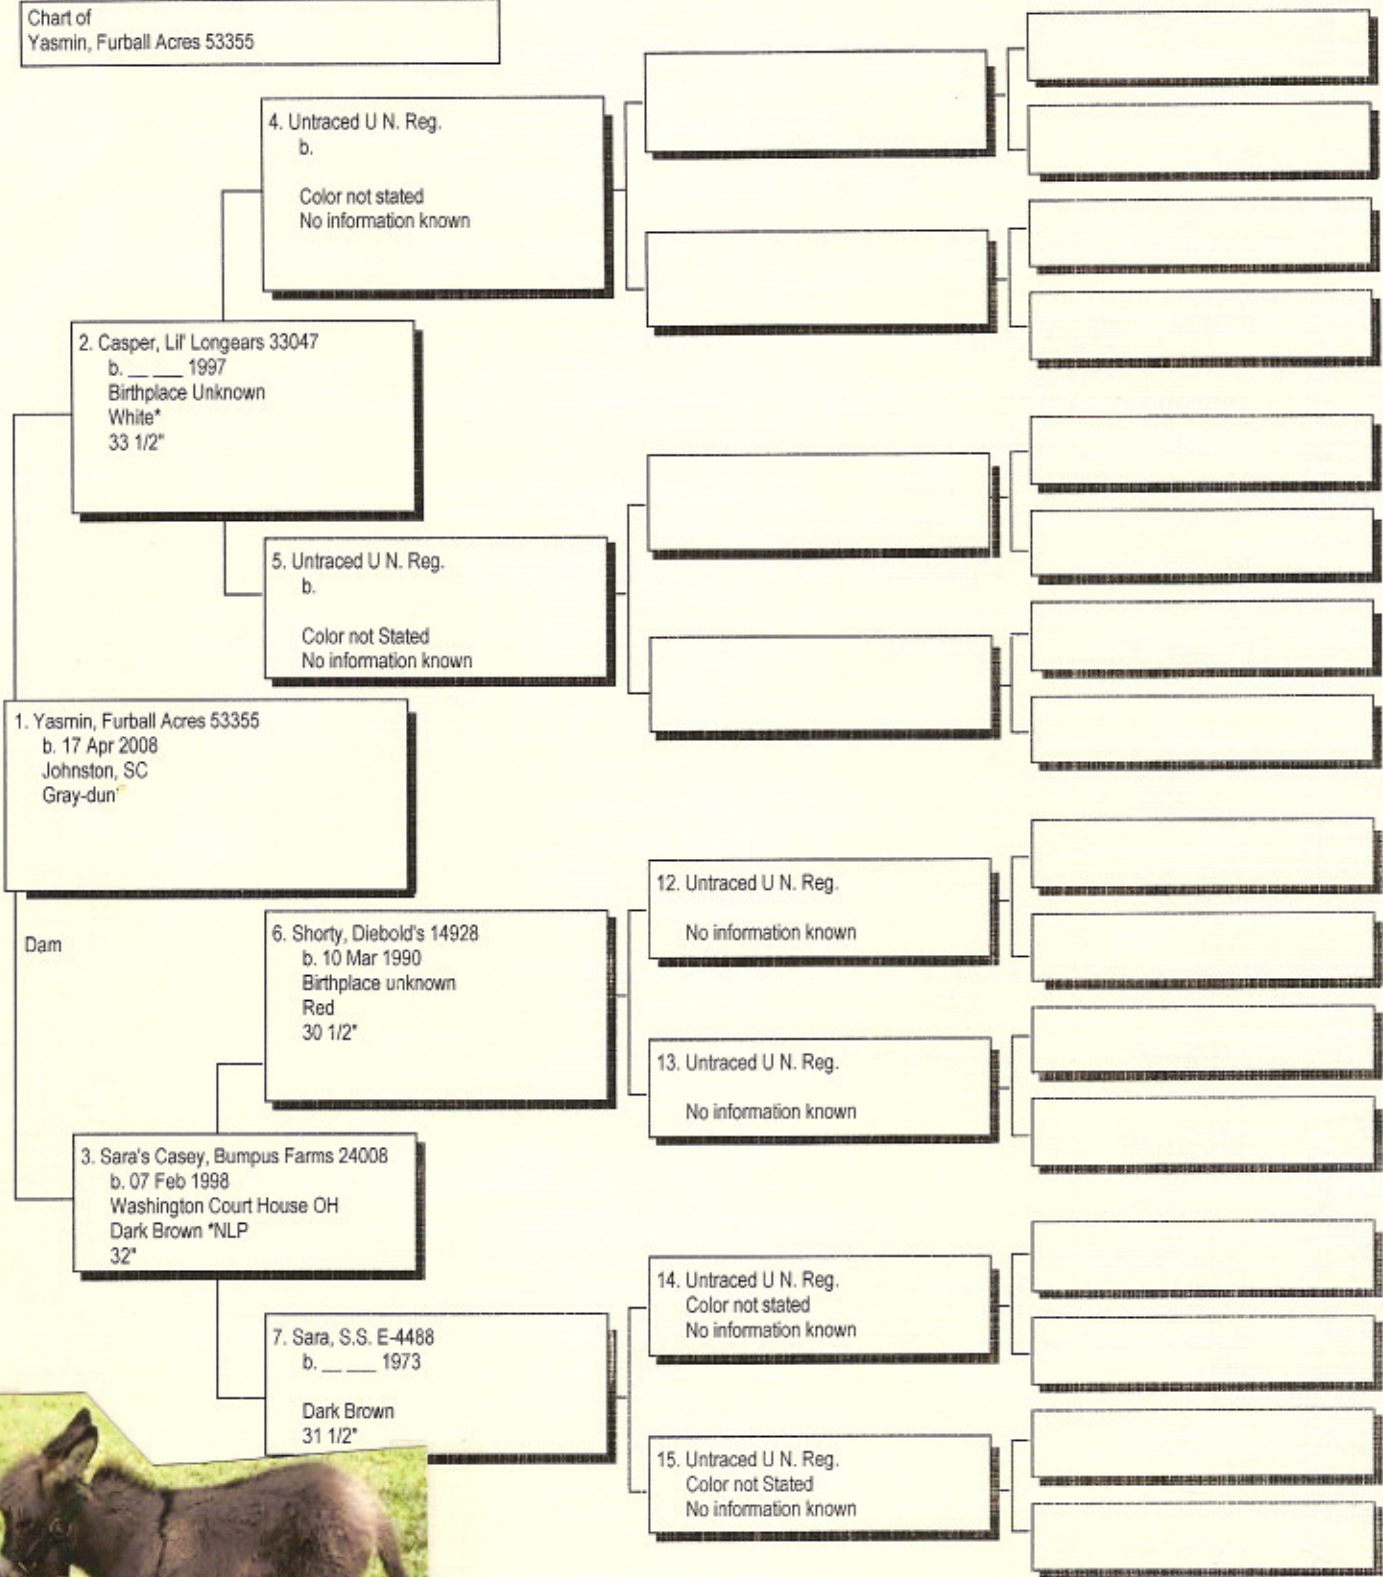

Pedigree

Chart #1

Chart of
Yasmin, Furball Acres 53355

The American Donkey and Mule Society
 P.O. Box 1210, Lewisville, TX 75067 (972) 219-0781
 The American Donkey and Mule Society is not responsible
 for errors in information submitted to the registry.