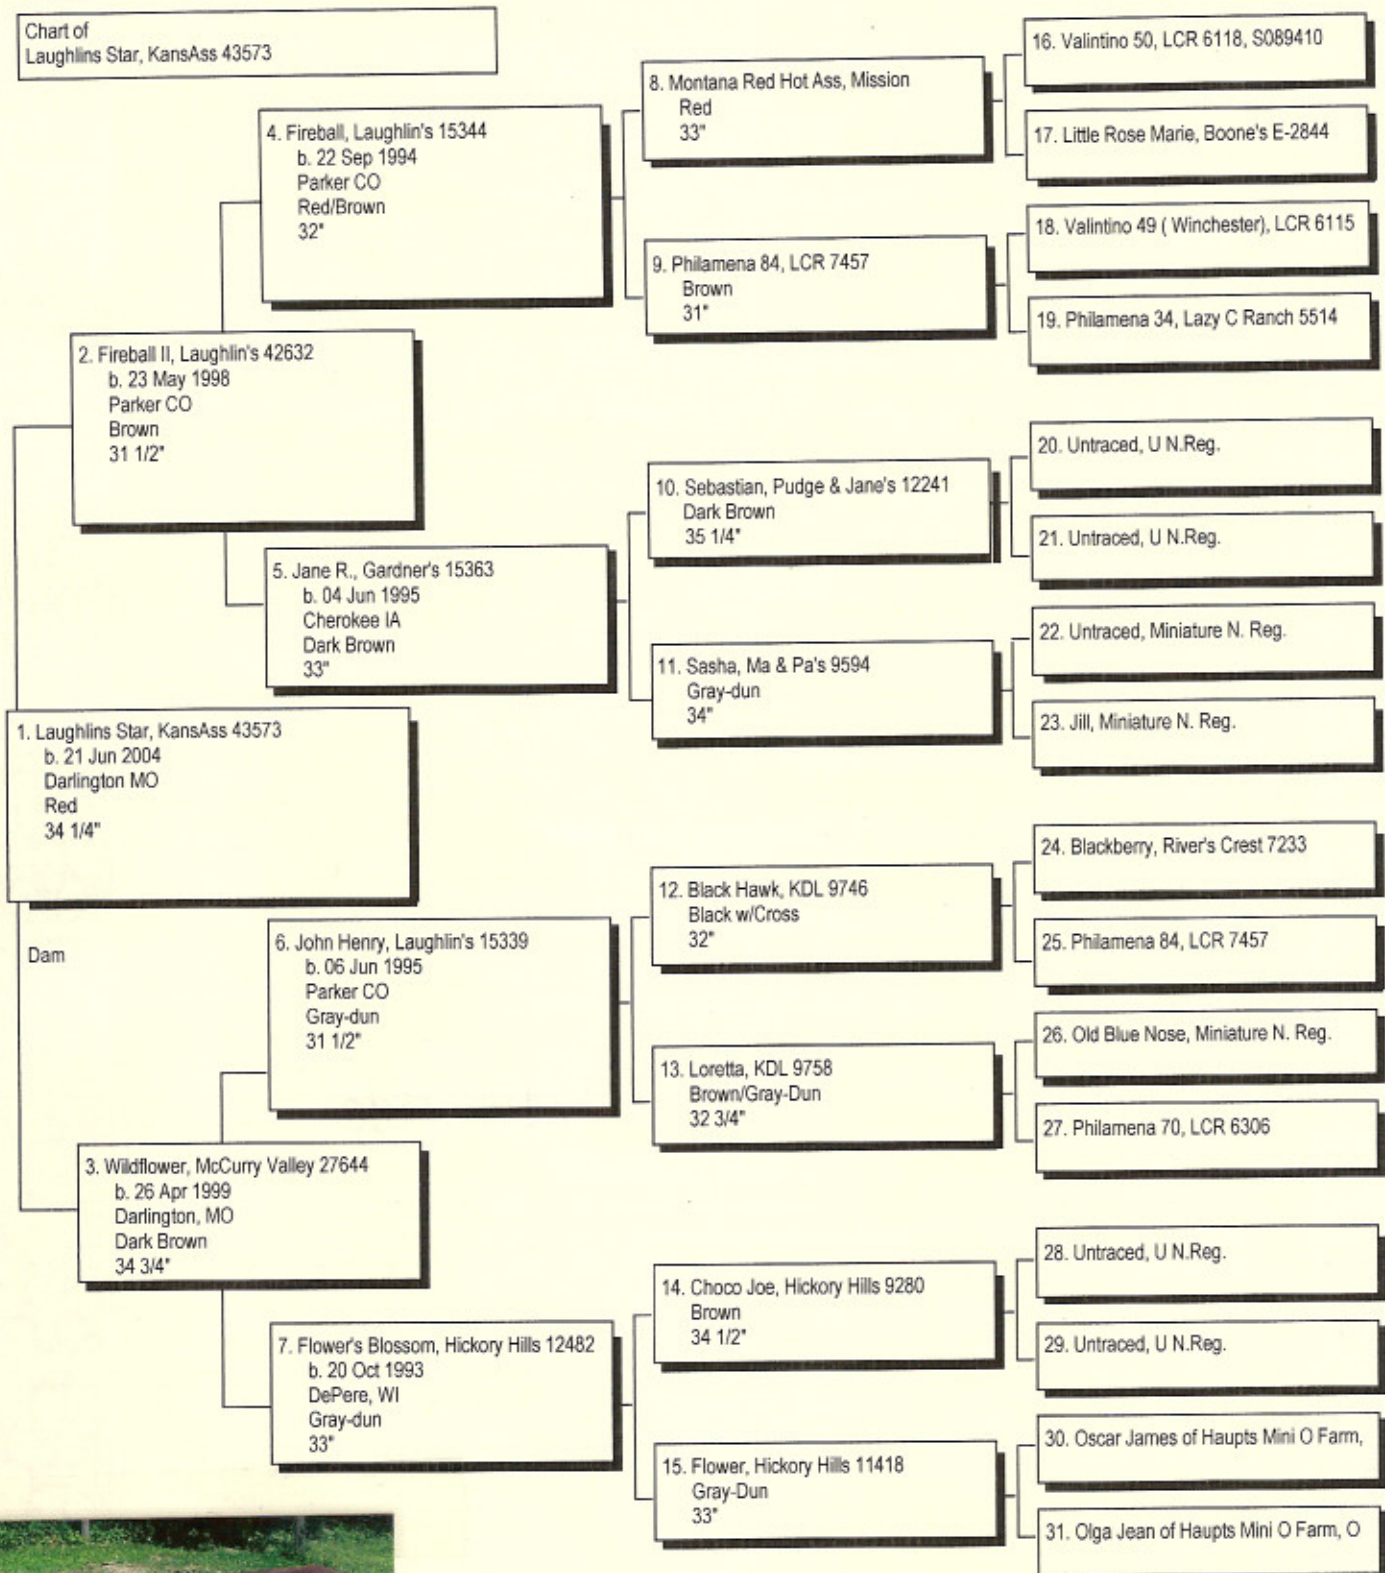

Pedigree

Chart #1

The American Donkey and Mule Society
 P.O. Box 1210, Lewisville, TX 75067 (972) 219-0781
 The American Donkey and Mule Society is not responsible
 for errors in information submitted to the registry.