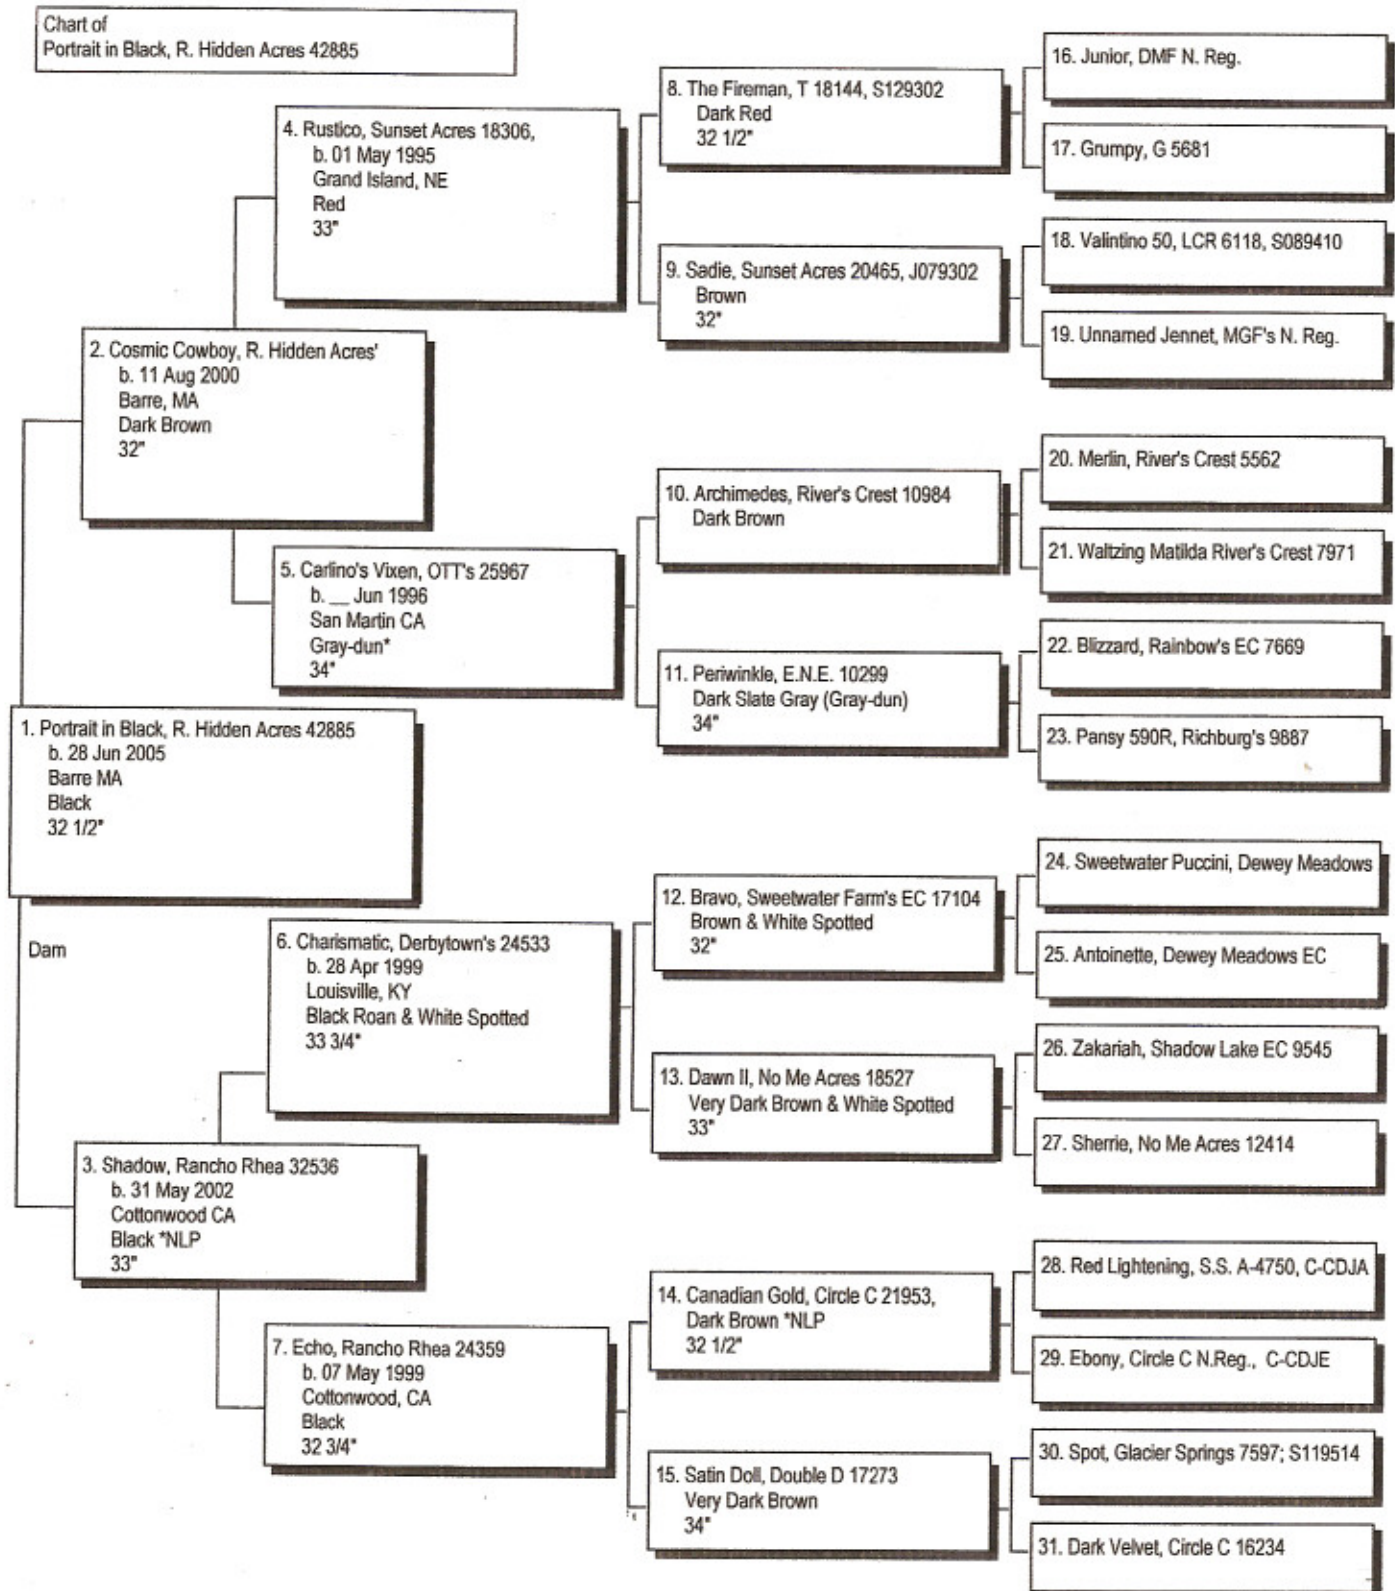

## Pedigree

Chart #1

Do not remove photo.  
Certificate is invalid  
Without photo.

The American Donkey and Mule Society  
P.O. Box 1210, Lewisville, TX 75067 (972) 219-0781  
The American Donkey and Mule Society is not responsible  
for errors in information submitted to the registry.