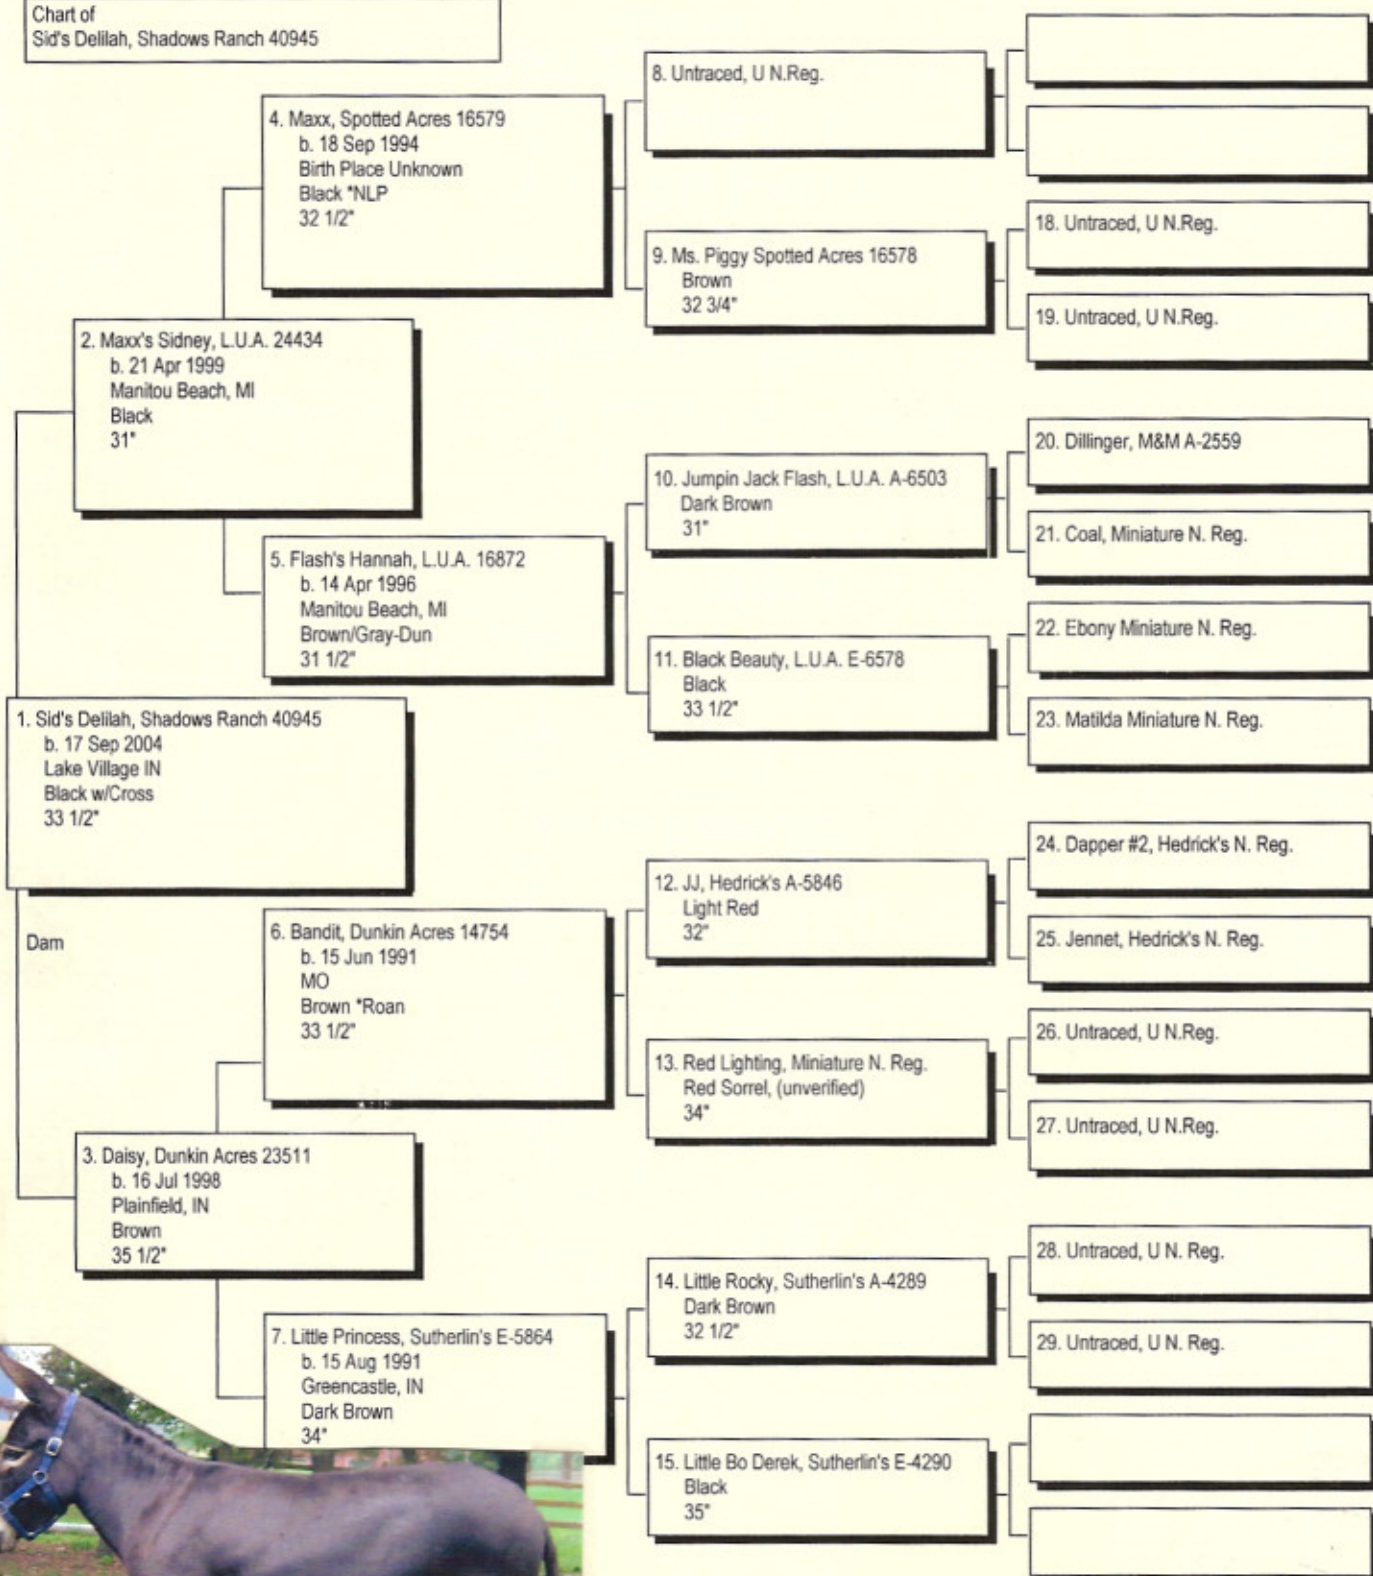

Pedigree

Chart #1

Chart of
Sid's Delilah, Shadows Ranch 40945

The American Donkey and Mule Society
 P.O. Box 1210, Lewisville, TX 75067 (972) 219-0781
 The American Donkey and Mule Society is not responsible
 for errors in information submitted to the registry.