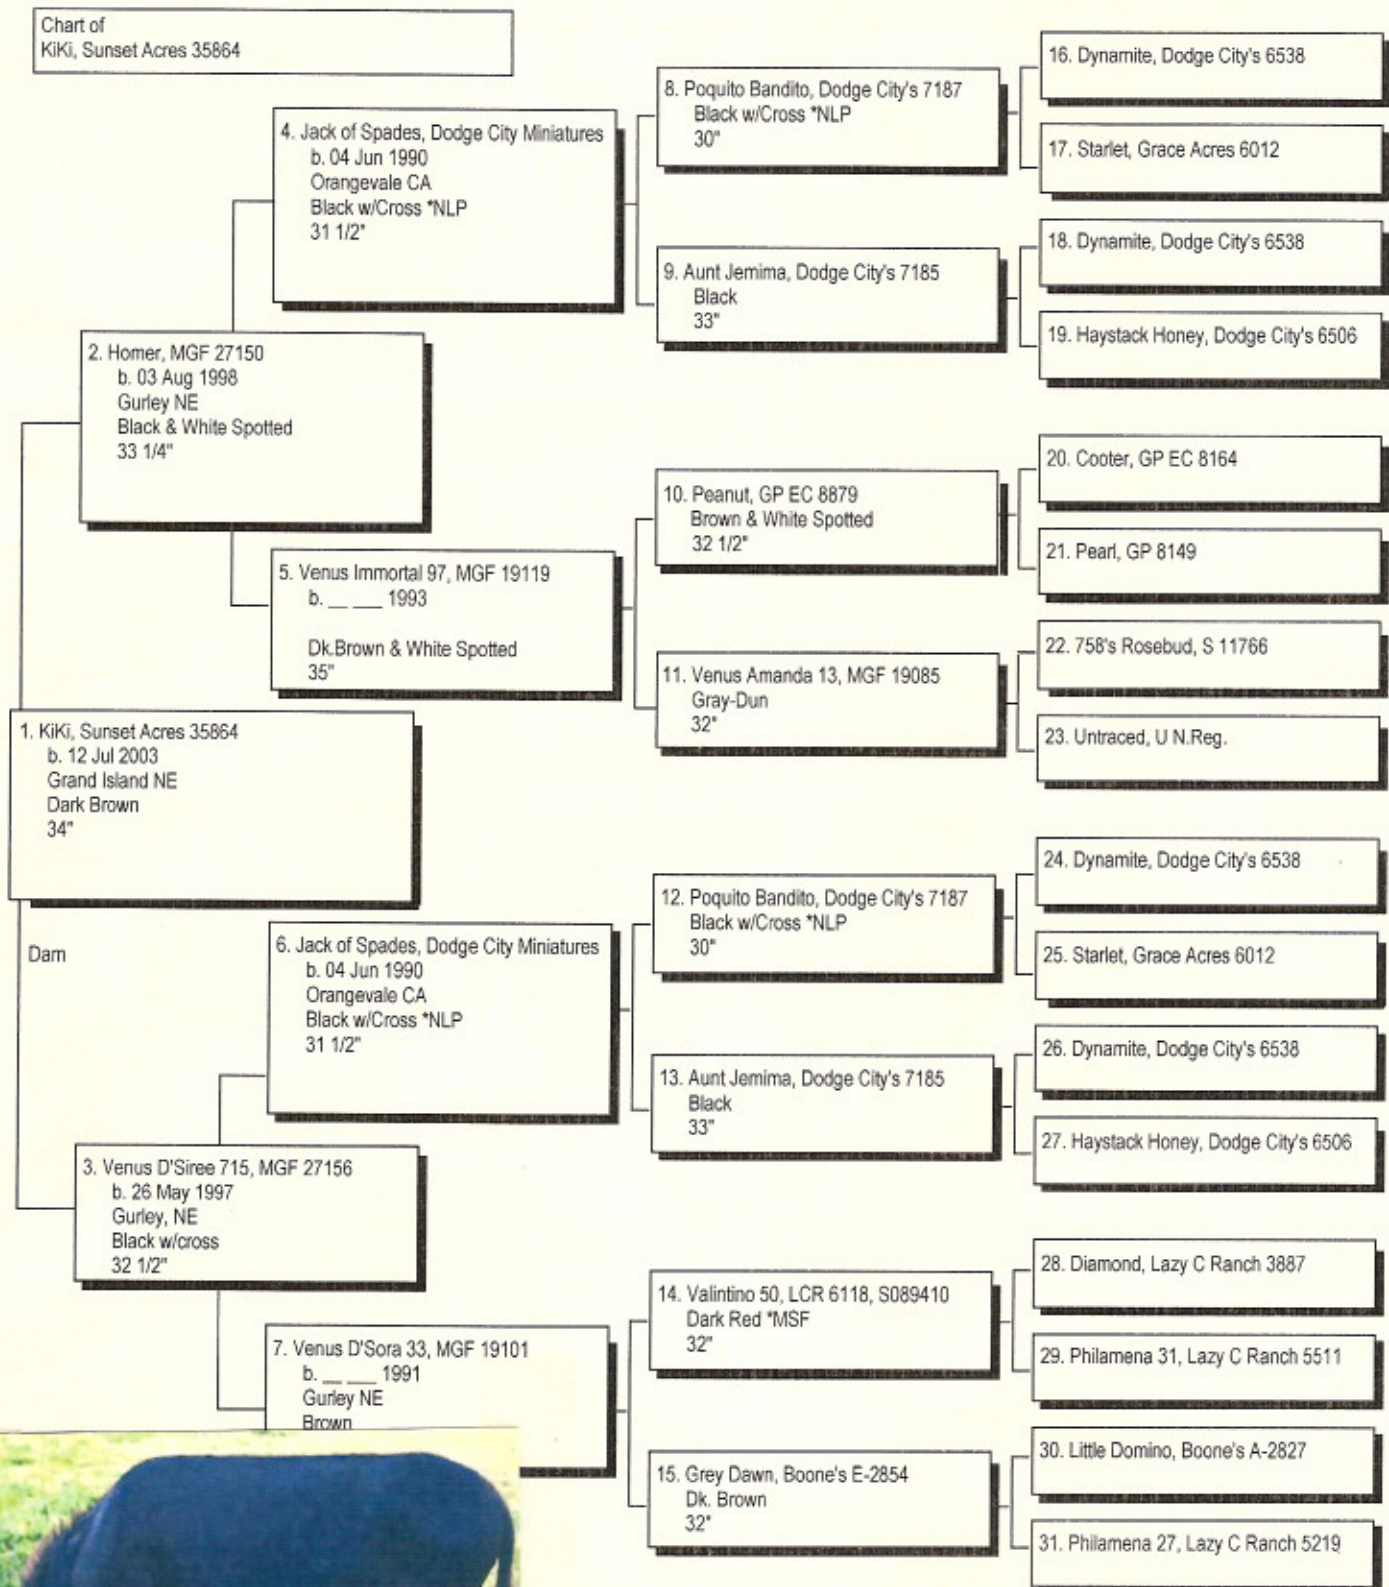

Pedigree

Chart #1

The American Donkey and Mule Society  
 P.O. Box 1210, Lewisville, TX 75067 (972) 219-0781  
 The American Donkey and Mule Society is not responsible  
 for errors in information submitted to the registry.