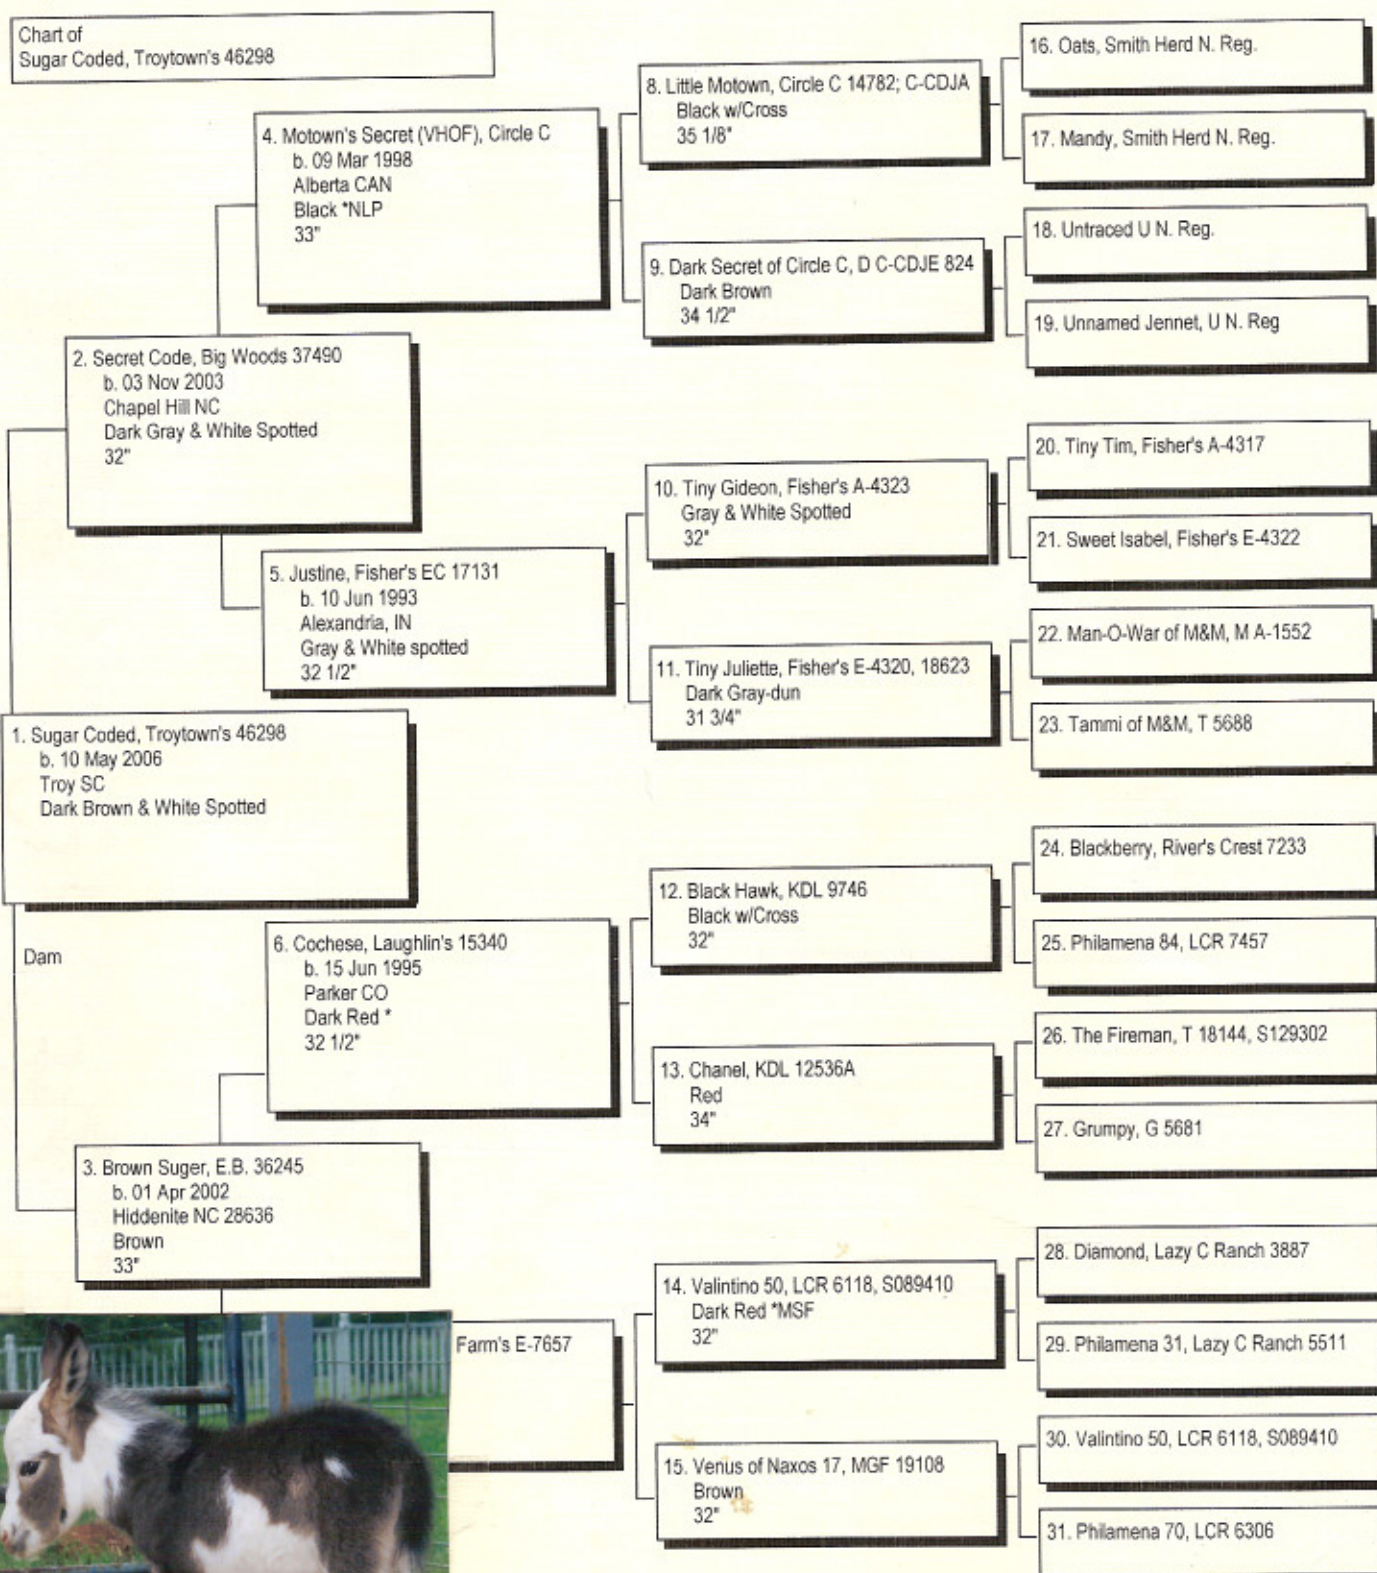

Pedigree

Chart #1

The American Donkey and Mule Society
 P.O. Box 1210, Lewisville, TX 75067 (972) 219-0781
 The American Donkey and Mule Society is not responsible
 for errors in information submitted to the registry.